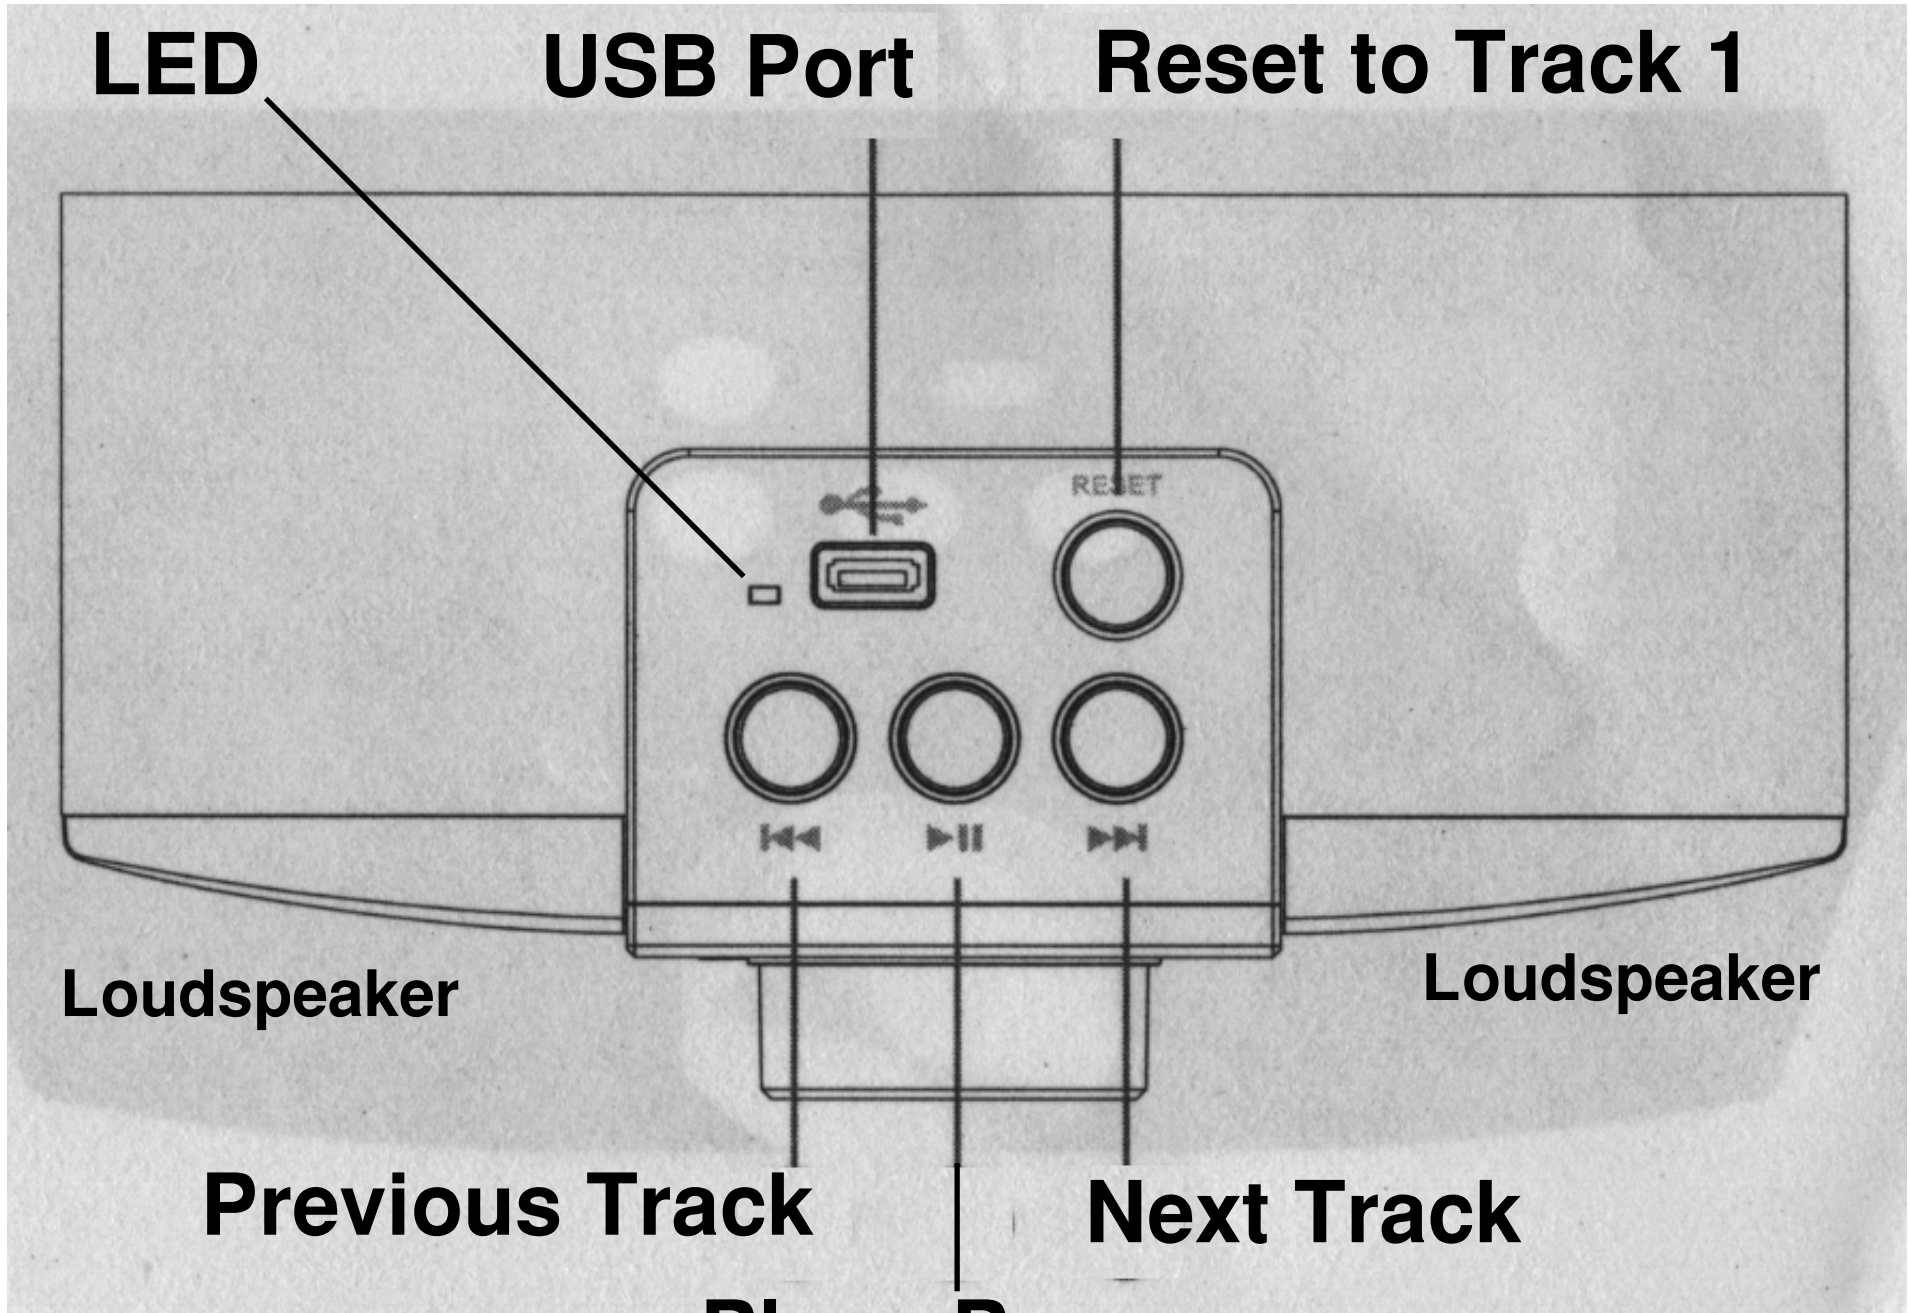

Sovereign USB MP3 Player

TOP

LED

USB Port

Reset to Track 1

Loudspeaker

Loudspeaker

Previous Track

Next Track

Play - Pause