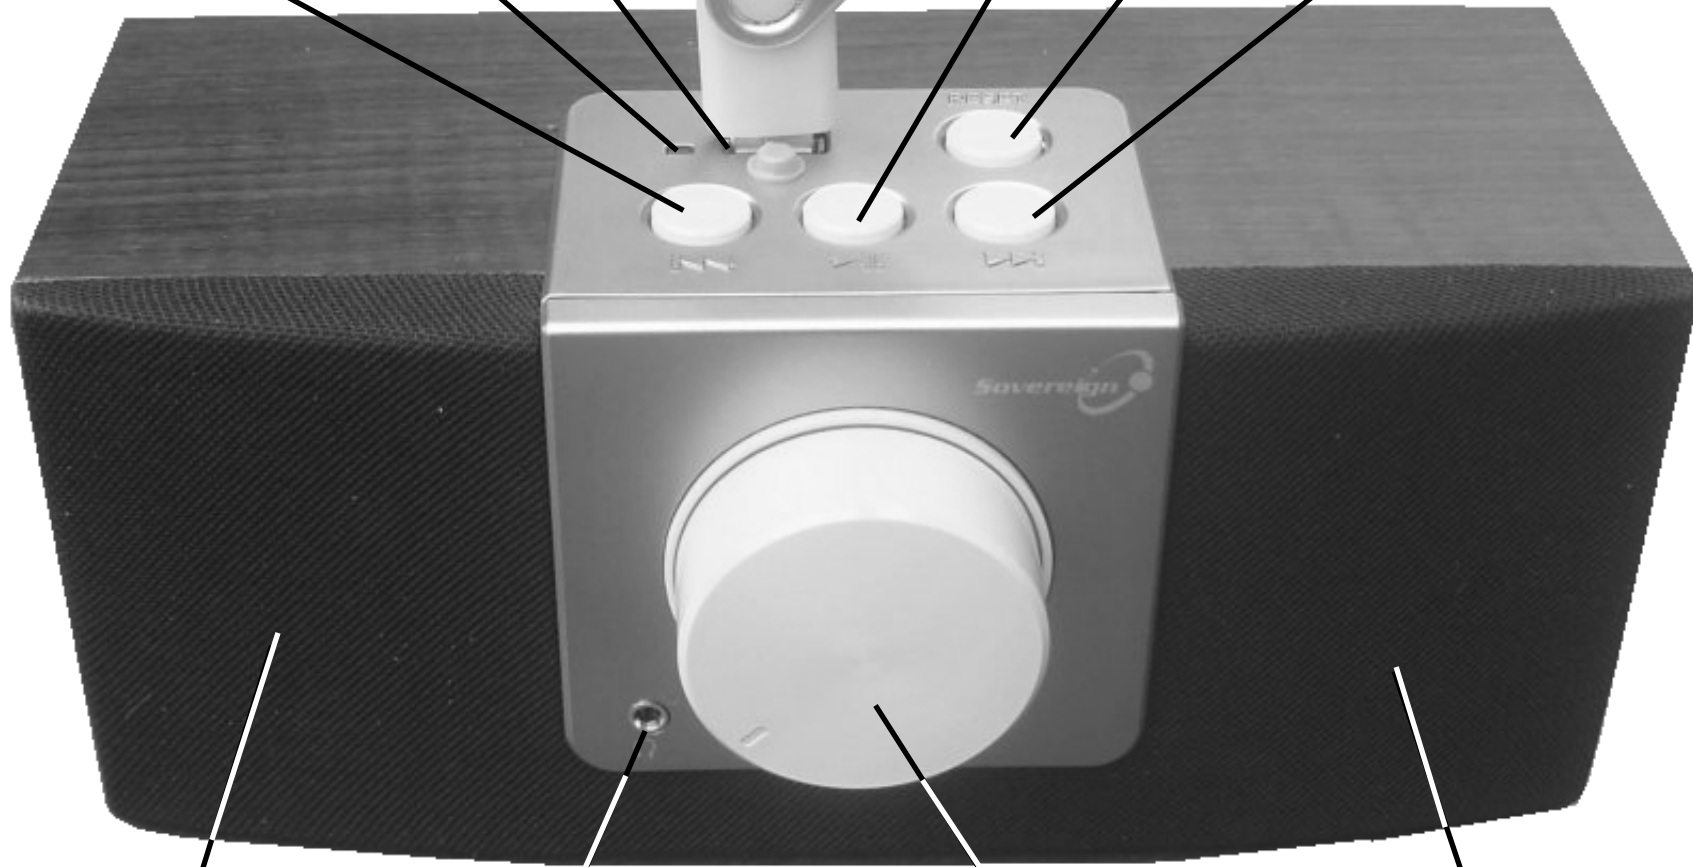

Maidenhead & District Talking Newspaper Association

USB Thumb Drive

Guard

Play / Pause

USB socket

Reset to Track 1

Blue = player switched on
Red = battery charging

LED

Next Track

Previous Track

Loudspeaker

Headphone jack

Off-On-Volume

Loudspeaker

For start of current track press Previous Track then Next Track